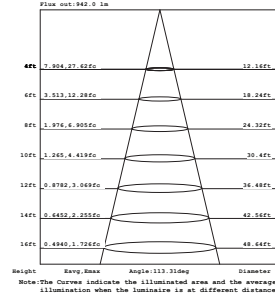

PHOTOMETRICS (IMPERIAL)

36453-01