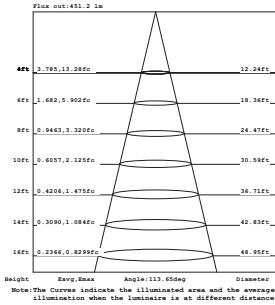

PHOTOMETRICS (IMPERIAL)

36451-01