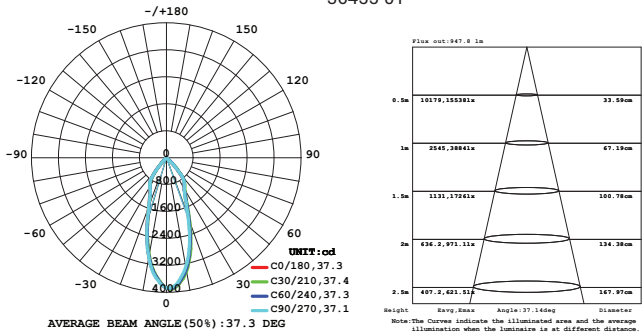

PHOTOMETRICS (METRICS)

36455-01