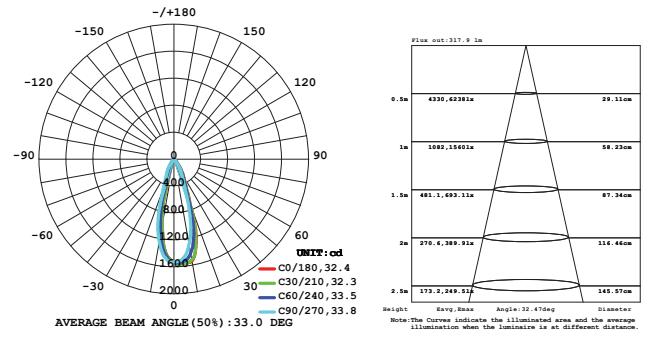

PHOTOMETRICS (METRICS)

36458-01