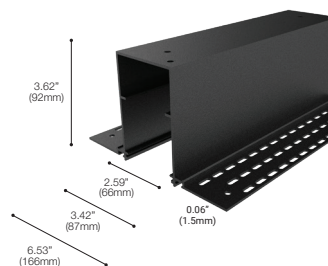

SHOWN: 40W LENS - Surface mounted

CERTIFICATIONS

MOUNT CHOICES

SURFACE MOUNT / PENDANT / MOUNTED BETWEEN WALLS

AVAILABLE LENGTHS

36433*	6ft. (1828mm)
36434*	8ft. (2438mm)
36435*	10ft. (3048mm)

COLOR

Finishes: Black

*Field Cuttable. Please consult factory.

Surface Mount

Pendant Mount

Between Walls

TRIMLESS RECESSED

AVAILABLE LENGTHS

36436*	6ft. (1828mm)
36437*	8ft. (2438mm)
36438*	10ft. (3048mm)

COLOR

Finishes: Black

*Field Cuttable. Please consult factory.

MODULES

16.5W SPOT

30W SPOT

30W DOWNLIGHT

MODULE SPECIFICATIONS

NUMBER	36458-01
WATTS	16.5W Integrated LED
BEAM ANGLE	30°
KELVIN	3000K
DELIVERED LUMENS	700LM
CRI	90+
DIMMING	TRIAC Standard, 0-10V is consult factory Standard, 0-10V is consult factory
INPUT VOLTAGE	120V AV
COLOR	Black
DIMENSION	2.51" Dia x 11.81"W 3.58"H