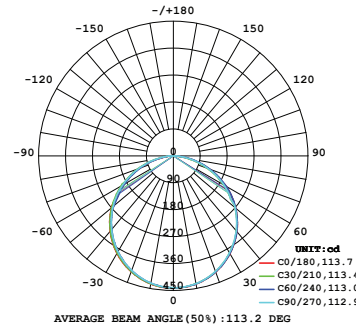

PHOTOMETRICS (IMPERIAL)

36453-01