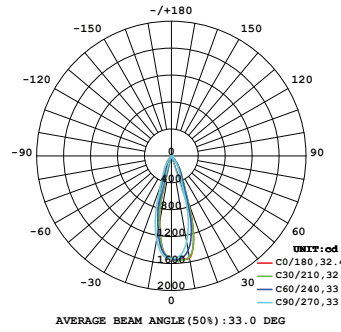

PHOTOMETRICS (IMPERIAL)

36458-01