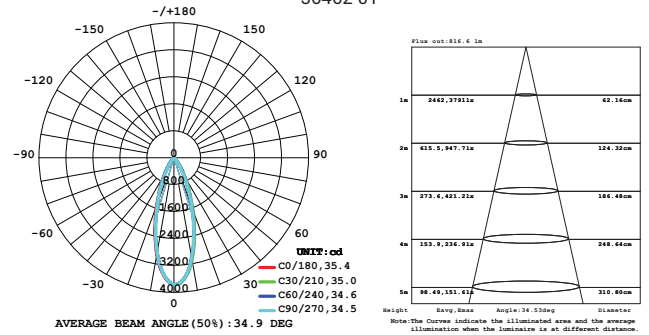

PHOTOMETRICS (METRICS)

36463-01