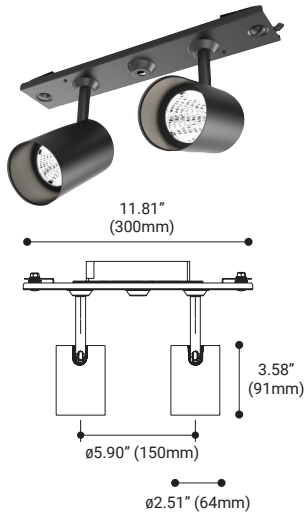

SHOWN: 40W LENS - Surface mounted

CERTIFICATIONS

MOUNT CHOICES

SURFACE MOUNT / PENDANT / MOUNTED BETWEEN WALLS

AVAILABLE LENGTHS

36433*	6ft. (1828mm)
36434*	8ft. (2438mm)
36435*	10ft. (3048mm)

COLOR

Finishes: Black

*Field Cuttable. Please consult factory.

Surface Mount

Pendant Mount

Between Walls

TRIMLESS RECESSED

AVAILABLE LENGTHS

36436*	6ft. (1828mm)
36437*	8ft. (2438mm)
36438*	10ft. (3048mm)

COLOR

Finishes: Black

*Field Cuttable. Please consult factory.

MODULES

16.5W SPOT

30W SPOT

30W DOWNLIGHT

MODULE SPECIFICATIONS

NUMBER	36458-01
WATTS	16.5W Integrated LED
BEAM ANGLE	30°
KELVIN	3000K
DELIVERED LUMENS	700LM
CRI	90+
DIMMING	TRIAC Standard, 0-10V is consult factory Standard, 0-10V is consult factory
INPUT VOLTAGE	120V AV
COLOR	Black
DIMENSION	2.51" Dia x 11.81"W 3.58"H