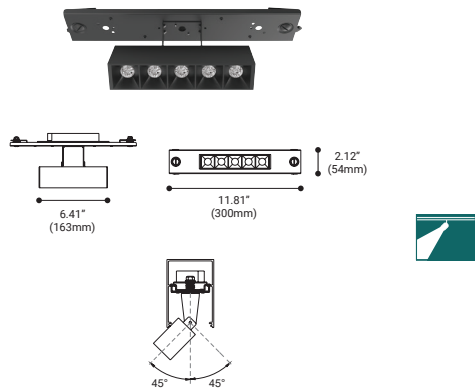

12W MULTIPLES

NUMBER	36462-01
WATTS	12W Integrated LED
BEAM ANGLE	30°
KELVIN	3000K
DELIVERED LUMENS	850LM
CRI	90+
DIMMING	TRIAC Standard, 0-10V is consult factory
INPUT VOLTAGE	120V AV
COLOR	Black
DIMENSION	6.41" Dia x 11.81"W 2.12"H