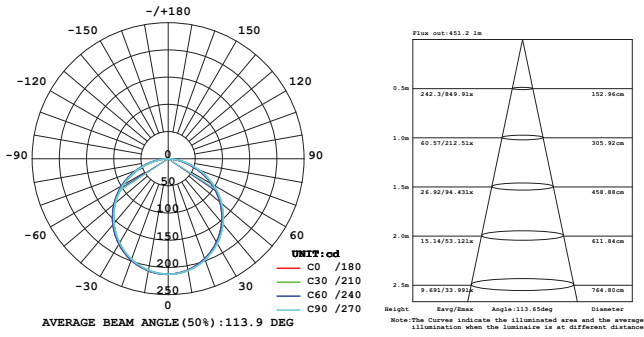

PHOTOMETRICS (METRICS)

36451-01