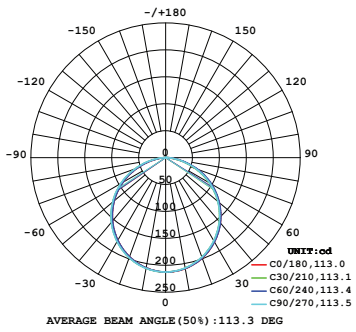

PHOTOMETRICS (IMPERIAL)

36451-01