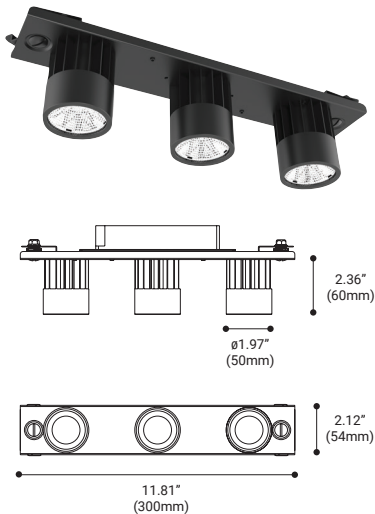

SHOWN: 40W LENS - Surface mounted

CERTIFICATIONS

MOUNT CHOICES

SURFACE MOUNT / PENDANT / MOUNTED BETWEEN WALLS

AVAILABLE LENGTHS

36433*	6ft. (1828mm)
36434*	8ft. (2438mm)
36435*	10ft. (3048mm)

COLOR

Finishes: Black

*Field Cuttable. Please consult factory.

Surface Mount

Pendant Mount

Between Walls

TRIMLESS RECESSED

AVAILABLE LENGTHS

36436*	6ft. (1828mm)
36437*	8ft. (2438mm)
36438*	10ft. (3048mm)

COLOR

Finishes: Black

*Field Cuttable. Please consult factory.

MODULES

16.5W SPOT

30W SPOT

30W DOWNLIGHT

MODULE SPECIFICATIONS

NUMBER	36458-01
WATTS	16.5W Integrated LED
BEAM ANGLE	30°
KELVIN	3000K
DELIVERED LUMENS	700LM
CRI	90+
DIMMING	TRIAC Standard, 0-10V is consult factory Standard, 0-10V is consult factory
INPUT VOLTAGE	120V AV
COLOR	Black
DIMENSION	2.51" Dia x 11.81"W 3.58"H

NUMBER	36460-01
WATTS	30W Integrated LED
BEAM ANGLE	30°
KELVIN	3000K
DELIVERED LUMENS	1400LM
CRI	90+
DIMMING	TRIAC Standard, 0-10V is consult factory
INPUT VOLTAGE	120V AV
COLOR	Black
DIMENSION	2.51" Dia x 11.81"W 3.58"H