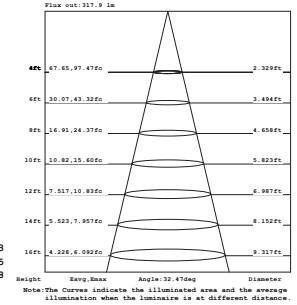

PHOTOMETRICS (IMPERIAL)

36458-01