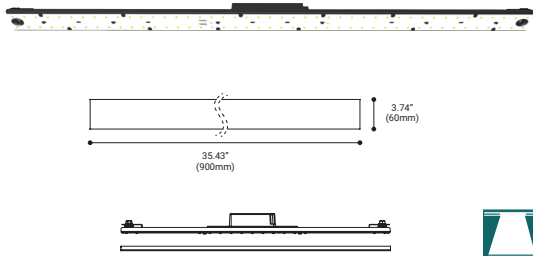

MODULES CONT'D

40W LENS

MODULE SPECIFICATIONS

NUMBER	36455-01
WATTS	40W Integrated LED
BEAM ANGLE	115°
KELVIN	3000K
DELIVERED LUMENS	1800LM
CRI	90+
DIMMING	TRIAC Standard, 0-10V is consult factory
INPUT VOLTAGE	120V AV
COLOR	Black
DIMENSION	35.43"L x 3.74"W