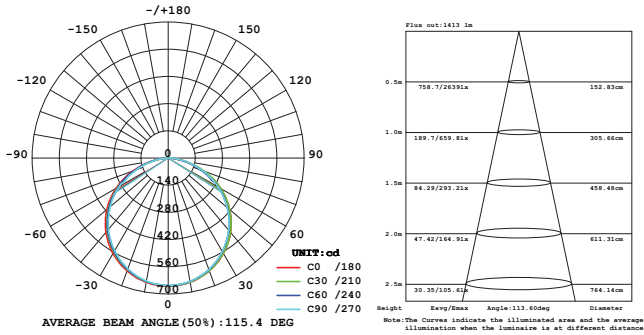

PHOTOMETRICS (METRICS)

36465-01