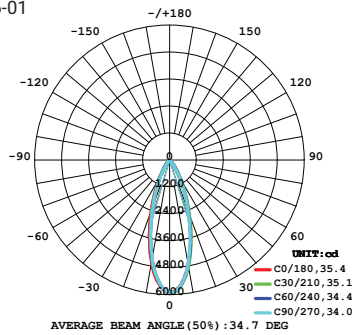

PHOTOMETRICS (METRICS)

36465-01