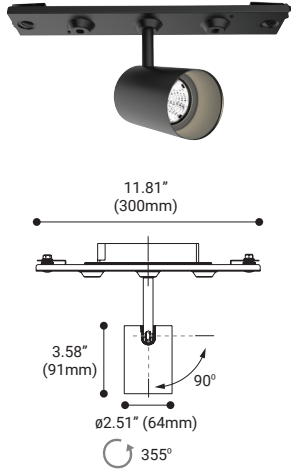

SHOWN: 40W LENS - Surface mounted

CERTIFICATIONS

MOUNT CHOICES

SURFACE MOUNT / PENDANT / MOUNTED BETWEEN WALLS

AVAILABLE LENGTHS

36433*	6ft. (1828mm)
36434*	8ft. (2438mm)
36435*	10ft. (3048mm)

COLOR

Finishes: Black

*Field Cuttable. Please consult factory.

Surface Mount

Pendant Mount

Between Walls

TRIMLESS RECESSED

AVAILABLE LENGTHS

36436*	6ft. (1828mm)
36437*	8ft. (2438mm)
36438*	10ft. (3048mm)

COLOR

Finishes: Black

*Field Cuttable. Please consult factory.

MODULES

16.5W SPOT

30W SPOT

30W DOWNLIGHT

MODULE SPECIFICATIONS

NUMBER	36458-01
WATTS	16.5W Integrated LED
BEAM ANGLE	30°
KELVIN	3000K
DELIVERED LUMENS	700LM
CRI	90+
DIMMING	TRIAC Standard, 0-10V is consult factory Standard, 0-10V is consult factory
INPUT VOLTAGE	120V AV
COLOR	Black
DIMENSION	2.51" Dia x 11.81"W 3.58"H