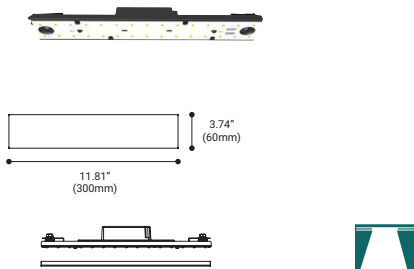

20W LENS

NUMBER	36452-01
WATTS	20W Integrated LED
BEAM ANGLE	115°
KELVIN	3000K
DELIVERED LUMENS	770LM
CRI	90+
DIMMING	TRIAC Standard, 0-10V is consult factory
INPUT VOLTAGE	120V AV
COLOR	Black
DIMENSION	11.81"L x 3.74"W

MODULAR LIGHT TECHNOLOGY

3000K

ROUTE

LED Modular System

Fase¹

33 West Beaver Creek Road,
Richmond Hill, Ontario, Canada