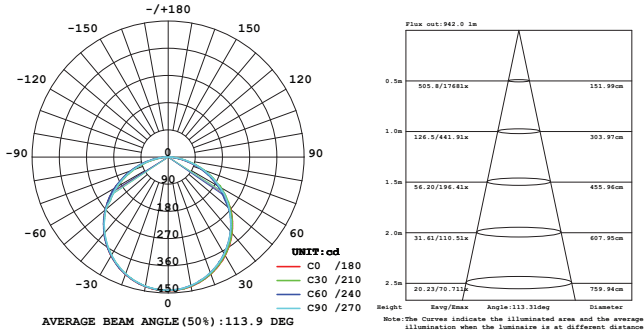

PHOTOMETRICS (METRICS)

36453-01