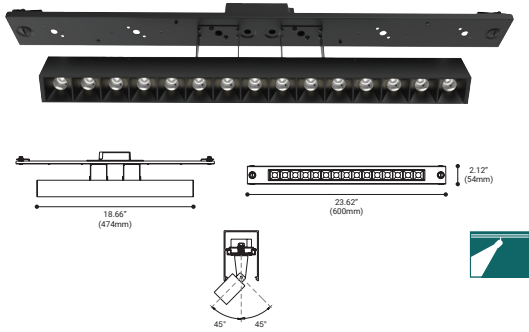

MODULES CONT'D

36W MULTIPLES

MODULE SPECIFICATIONS

NUMBER	36465-01
WATTS	36W Integrated LED
BEAM ANGLE	30°
KELVIN	3000K
DELIVERED LUMENS	2550LM
CRI	90+
DIMMING	TRIAC Standard, 0-10V is consult factory
INPUT VOLTAGE	120V AV
COLOR	Black
DIMENSION	18.66" Dia x 23.62"W 2.12"H