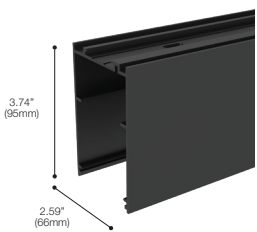

SHOWN: 40W LENS - Surface mounted

CERTIFICATIONS

MOUNT CHOICES

SURFACE MOUNT / PENDANT / MOUNTED BETWEEN WALLS

AVAILABLE LENGTHS

36433*	6ft. (1828mm)
36434*	8ft. (2438mm)
36435*	10ft. (3048mm)

COLOR

Finishes: Black

*Field Cuttable. Please consult factory.

Surface Mount

Pendant Mount

Between Walls

TRIMLESS RECESSED

AVAILABLE LENGTHS

36436*	6ft. (1828mm)
36437*	8ft. (2438mm)
36438*	10ft. (3048mm)

COLOR