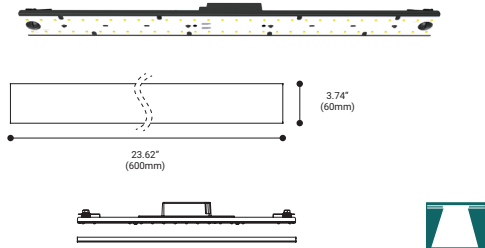

35W LENS

NUMBER	36453-01
WATTS	35W Integrated LED
BEAM ANGLE	115°
KELVIN	3000K
DELIVERED LUMENS	1400LM
CRI	90+
DIMMING	TRIAC Standard, 0-10V is consult factory
INPUT VOLTAGE	120V AV
COLOR	Black
DIMENSION	23.62"L x 3.74"W