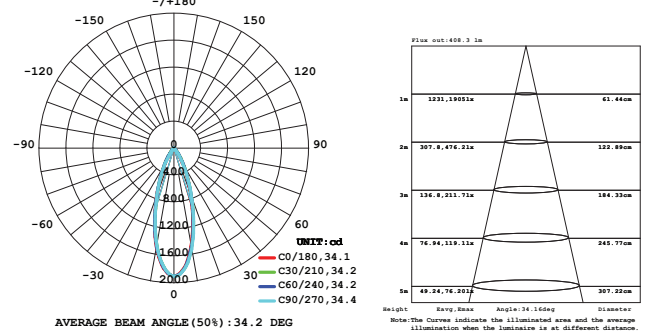

PHOTOMETRICS (METRICS)

36462-01