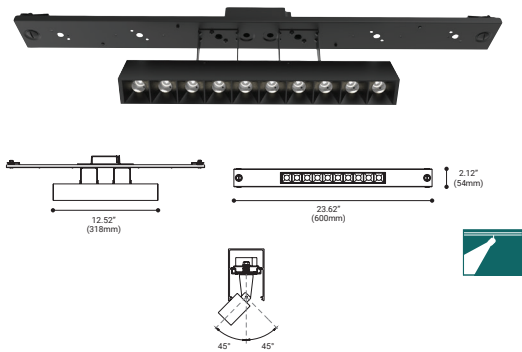

24W MULTIPLES

NUMBER	36463-01
WATTS	24W Integrated LED
BEAM ANGLE	30°
KELVIN	3000K
DELIVERED LUMENS	1700LM
CRI	90+
DIMMING	TRIAC Standard, 0-10V is consult factory
INPUT VOLTAGE	120V AV
COLOR	Black
DIMENSION	12.52" Dia x 23.62"W 2.12"H