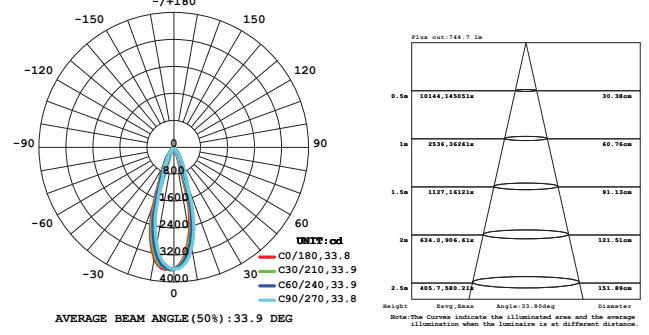

PHOTOMETRICS (METRICS)

36460-01