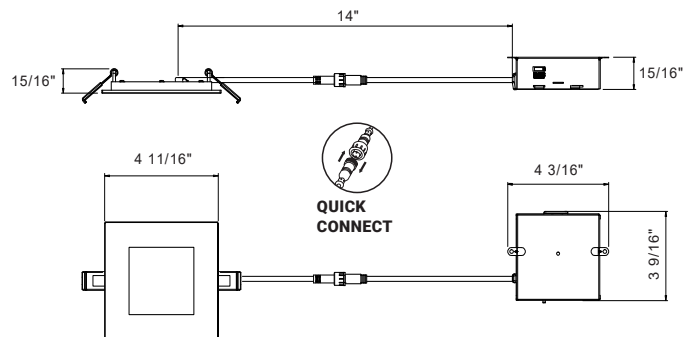

DIMENSIONS

- Cut hole: \varnothing 4 1/4".
- Fixture: \varnothing 4 11/16" x 15/16"H.

ELECTRICAL

- 120 V Input class 2 constant current dimmable driver enclosed in junction box.
- TRIAC and ELV dimming.
- Min operating temperature (-4°F~104°F)(-20°C~40°C).

PRODUCT DIMENSIONS

ACCESSORIES

45612-012
60"
3 pin Connector

45376-016
NEW CONSTRUCTION
SMASH PLATE
13 1/4" x 6 1/2"
 \varnothing 4 1/4"

**NO IC BOX
REQUIRED**

www.eurofase.com

Tel: 905.695.2055 Fax: 905.695.2056
Toll Free: 1.800.660.5391 Toll Free: 1.800.660.5390