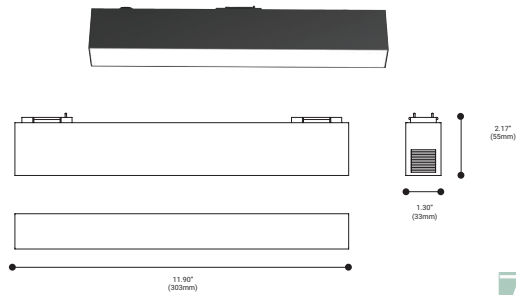

10W LENS

NUMBER	36372-01
WATTS	10W INTEGRATED LED
BEAM ANGLE	115°
KELVIN	3000K
DELIVERED LUMENS	570LM
CRI	80+
DIMMING	TRIAC STANDARD, 0-10V IS CONSULT FACTORY
VOLTAGE	24V DC
COLOR	Black/White
DIMENSIONS	11.90"L x 1.30"W x 2.17"H