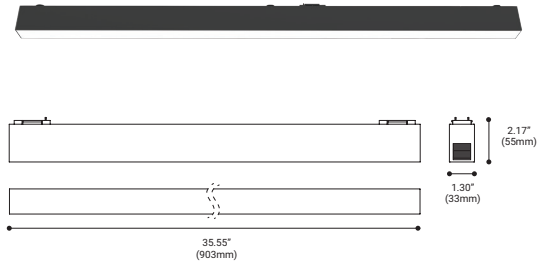

MODULES CONT'D

27.5 LENS

MODULE SPECIFICATIONS

NUMBER	36374-01
WATTS	27.5W INTEGRATED LED
BEAM ANGLE	115°
KELVIN	3000K
DELIVERED LUMENS	1610LM
CRI	80+
DIMMING	TRIAC STANDARD, 0-10V IS CONSULT FACTORY
VOLTAGE	24V DC
COLOR	Black/White
DIMENSIONS	35.55"L x 1.30"W x 2.17"H