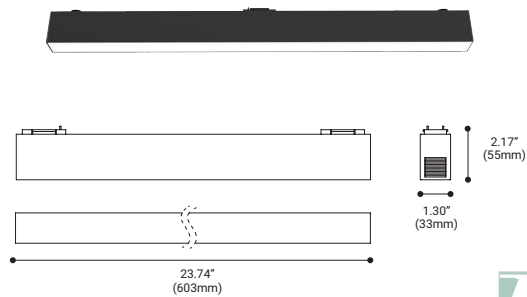

19W LENS

NUMBER	36373-01
WATTS	19W INTEGRATED LED
BEAM ANGLE	115°
KELVIN	3000K
DELIVERED LUMENS	1110LM
CRI	80+
DIMMING	TRIAC STANDARD, 0-10V IS CONSULT FACTORY
VOLTAGE	24V DC
COLOR	Black/White
DIMENSIONS	23.74"L x 1.30"W x 2.17"H