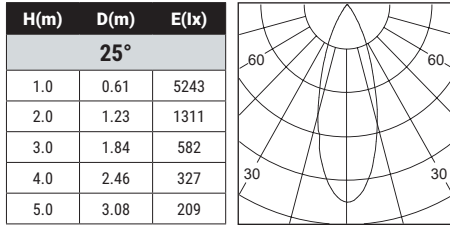

3000K

1-10V

TRIAC

PHOTOMETRICS

33W MULTIPLE LIGHT
35759-01