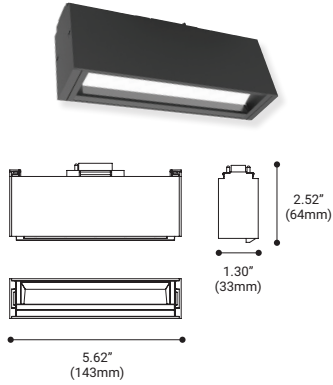

MODULES CONT'D

11W WALL WASH

MODULE SPECIFICATIONS

NUMBER	36376-01
WATTS	11W INTEGRATED LED
BEAM ANGLE	70° (WALL WASH)
KELVIN	3000K
DELIVERED LUMENS	510LM
CRI	90+
DIMMING	TRIAC STANDARD, 0-10V IS CONSULT FACTORY
VOLTAGE	24V DC
COLOR	Black/White
DIMENSIONS	1.30" Dia x 5.62"W x 2.52"H