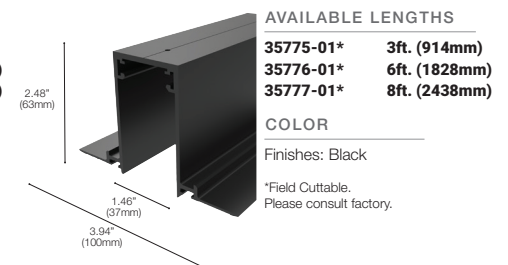

TRIMLESS RECESSED

Trimless Recessed