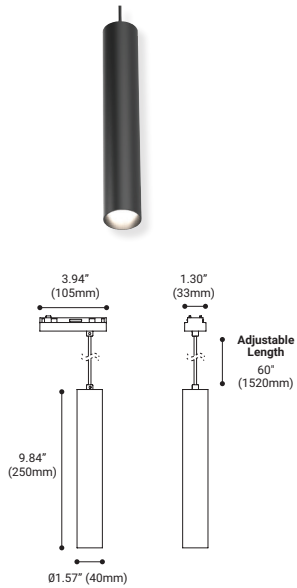

6.4W SUSPENDED

NUMBER	35766-01
WATTS	6.4W INTEGRATED LED
BEAM ANGLE	20°
KELVIN	3000K
DELIVERED LUMENS	330LM
CRI	90+
DIMMING	TRIAC STANDARD, 0-10V IS CONSULT FACTORY
VOLTAGE	24V DC
COLOR	Black/White
DIMENSIONS	1.57" Dia x 3.94"W x 9.84"H