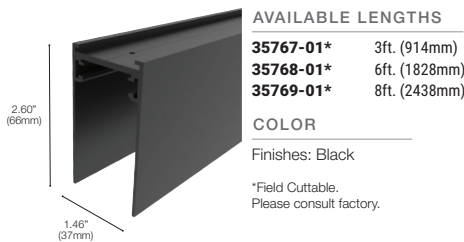

Surface Mount

Pendant Mount

CERTIFICATIONS

MOUNT CHOICES

SURFACE MOUNT AND PENDANT