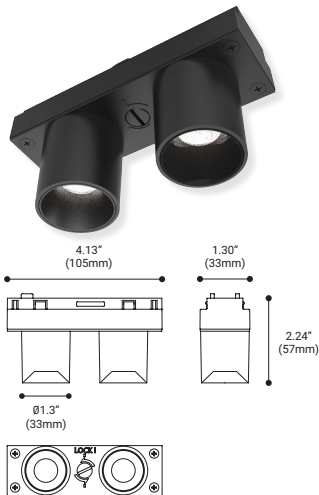

4.5W DUAL BAFFLE

NUMBER	36377-01
WATTS	4.5W INTEGRATED LED
BEAM ANGLE	35°
KELVIN	3000K
DELIVERED LUMENS	330LM
CRI	90+
DIMMING	TRIAC STANDARD, 0-10V IS CONSULT FACTORY
VOLTAGE	24V DC
COLOR	Black/White
DIMENSIONS	4.13"L x 1.30"W x 2.13"H