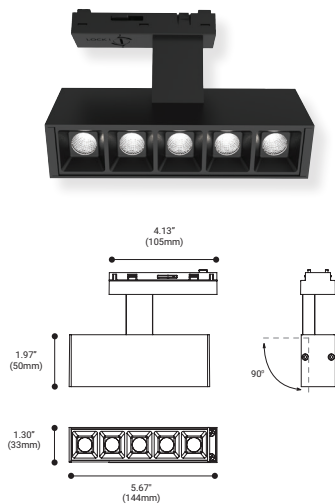

11W MULTIPLE SPOT

NUMBER	36379-01
WATTS	11W INTEGRATED LED
BEAM ANGLE	30°
KELVIN	3000K
DELIVERED LUMENS	790LM
CRI	90+
DIMMING	TRIAC STANDARD, 0-10V IS CONSULT FACTORY
VOLTAGE	24V DC
COLOR	Black/White
DIMENSIONS	5.67" Dia x 1.30"W x 1.97"H