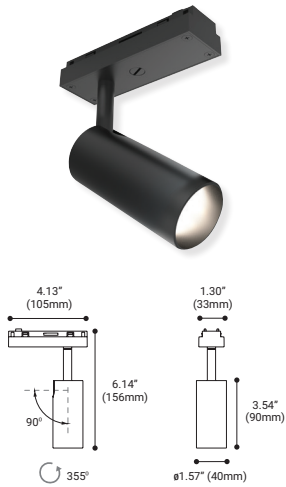

**6.4W SPOT**

NUMBER	35763-01
WATTS	6.4W INTEGRATED LED
BEAM ANGLE	20°
KELVIN	3000K
DELIVERED LUMENS	330LM
CRI	90+
DIMMING	TRIAC STANDARD, 0-10V IS CONSULT FACTORY
VOLTAGE	24V DC
COLOR	Black/White
DIMENSIONS	1.30" Dia x 4.13"W x 3.54"H