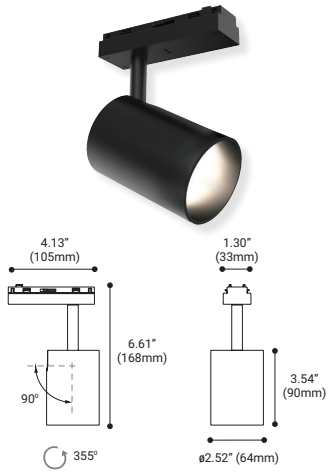

MODULES CONT'D

13.5W SPOT

MODULE SPECIFICATIONS

NUMBER	35764-01
WATTS	13.5W INTEGRATED LED
BEAM ANGLE	20°
KELVIN	3000K
DELIVERED LUMENS	770LM
CRI	90+
DIMMING	TRIAC STANDARD, 0-10V IS CONSULT FACTORY
VOLTAGE	24V DC
COLOR	Black/White
DIMENSIONS	2.52" Dia x 4.13"W x 3.54"H