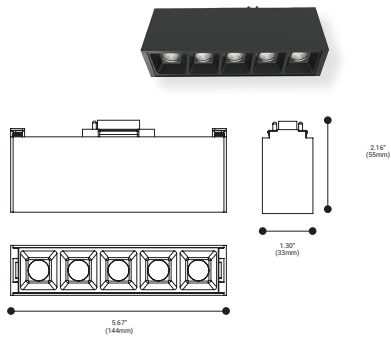

11W MULTIPLE LIGHT

MODULE SPECIFICATIONS

NUMBER	35759-01
WATTS	33W INTEGRATED LED
BEAM ANGLE	25°
KELVIN	3000K
DELIVERED LUMENS	2300LM
CRI	90+
DIMMING	TRIAC STANDARD, 0-10V IS CONSULT FACTORY
VOLTAGE	24V DC
COLOR	Black/White
DIMENSIONS	15.95"L x 1.30"W x 2.16"H

NUMBER	35758-01
WATTS	22W INTEGRATED LED
BEAM ANGLE	25°
KELVIN	3000K
DELIVERED LUMENS	1520LM
CRI	90+
DIMMING	TRIAC STANDARD, 0-10V IS CONSULT FACTORY
VOLTAGE	24V DC
COLOR	Black/White
DIMENSIONS	10.87"L x 1.30"W x 2.16"H

NUMBER	35757-01
WATTS	11W INTEGRATED LED
BEAM ANGLE	25°
KELVIN	3000K
DELIVERED LUMENS	750LM
CRI	90+
DIMMING	TRIAC STANDARD, 0-10V IS CONSULT FACTORY
VOLTAGE	24V DC
COLOR	Black/White
DIMENSIONS	5.67"L x 1.30"W x 2.16"H