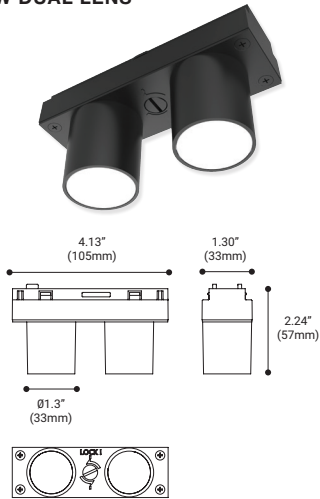

MODULES CONT'D

4.5W DUAL LENS

MODULE SPECIFICATIONS

NUMBER	35765-01
WATTS	4.5W INTEGRATED LED
BEAM ANGLE	80°
KELVIN	3000K
DELIVERED LUMENS	200LM
CRI	90+
DIMMING	TRIAC STANDARD, 0-10V IS CONSULT FACTORY
VOLTAGE	24V DC
COLOR	Black/White
DIMENSIONS	4.13"L x 1.30"W x 2.13"H