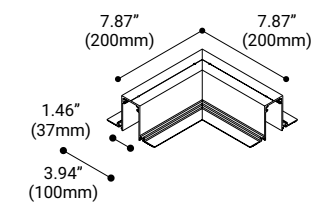

TRIMLESS RECESSED PROFILE

TRIM RECESSED PROFILE

AVAILABLE LENGTHS

35775-01*	3ft. (914mm)
35776-01*	6ft. (1828mm)
35777-01*	8ft. (2438mm)

COLORS

Finishes: Black or White

*Field Cuttable. Please consult factory.

CORNER PROFILE OPTIONS:

AVAILABLE LENGTHS

35771*	3ft. (914mm)
35772*	6ft. (1828mm)
35773*	8ft. (2438mm)

COLORS

Finishes: Black or White

*Field Cuttable. Please consult factory.

CORNER PROFILE OPTIONS: