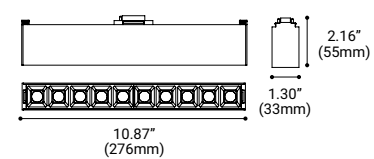

SPECIFICATION DRAWINGS

IP20

SHOWN: Multiple (35757) module in a Trimless Recessed Profile