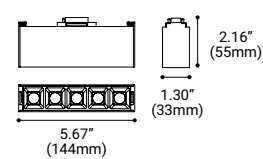

SPECIFICATION DRAWINGS

IP20

SHOWN: Multiple (35757) module in a Trimless Recessed Profile