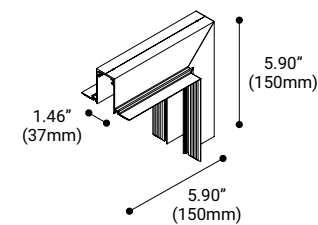

35779-01
Vertical Corner L-Shaped
Connector for Surface-to-Wall

35780-01
Horizontal Corner L-Shaped
Connector for Ceiling