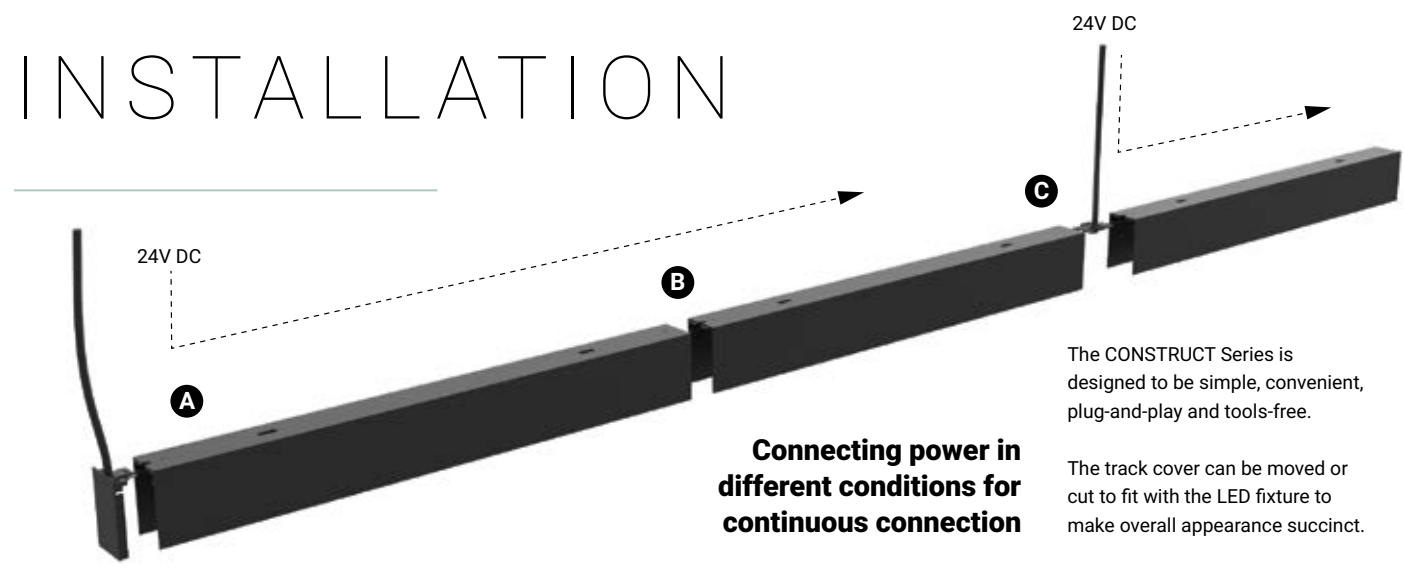

INSTALLATION