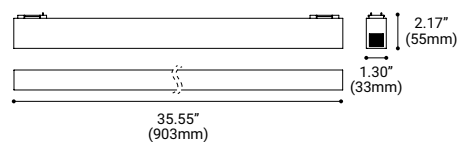

SPECIFICATION DRAWINGS