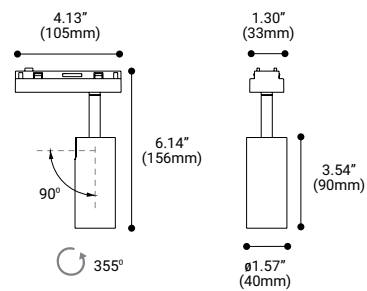

SPECIFICATION DRAWINGS