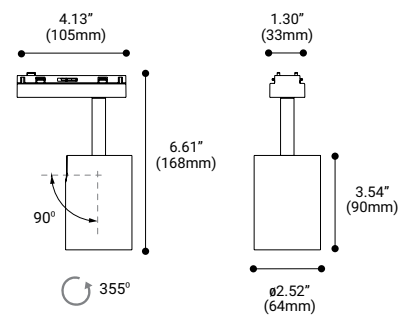

SPECIFICATION DRAWINGS

IP20