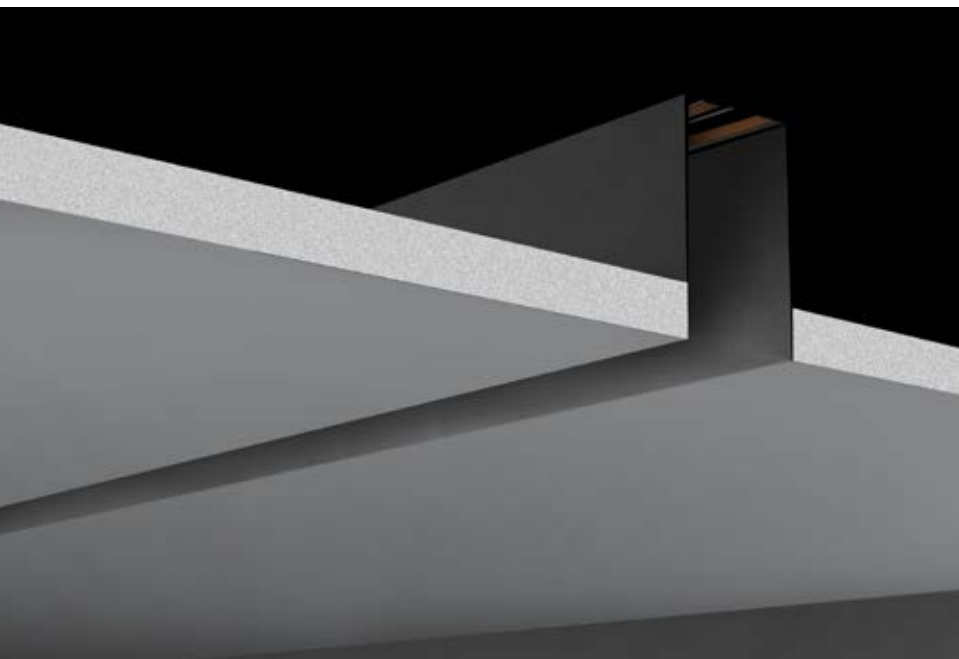

TRIMLESS RECESSED PROFILE