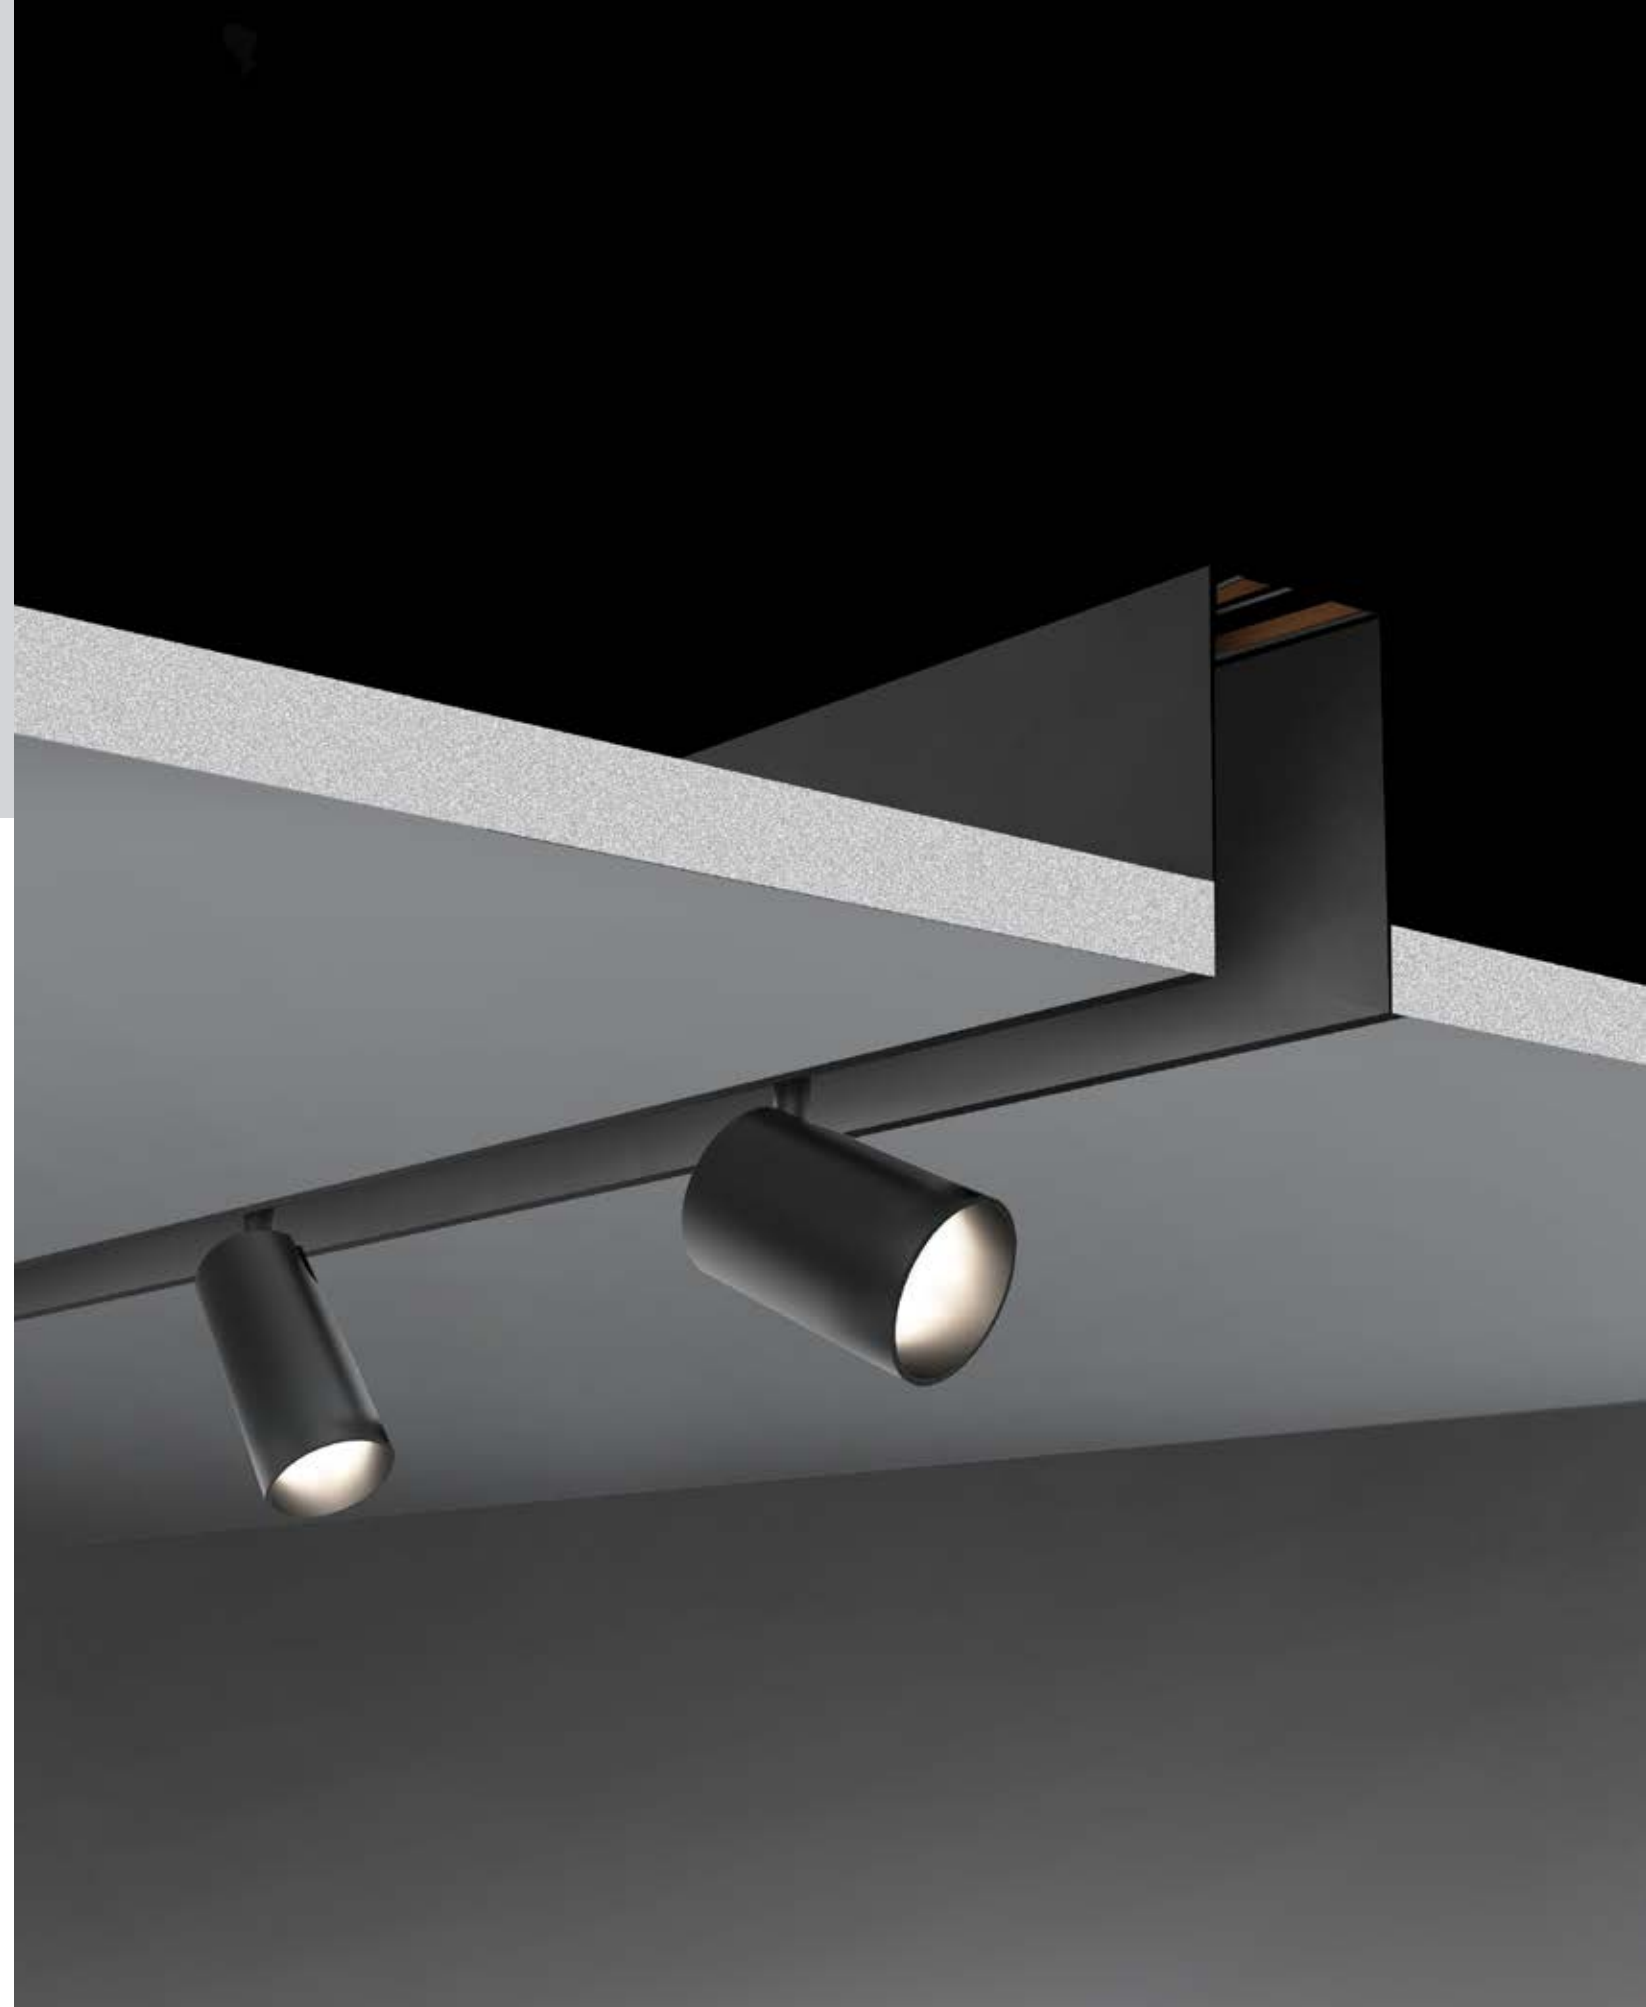

SHOWN: Various Spot (35763 & 35764) modules in a Trimmed Recessed Profile