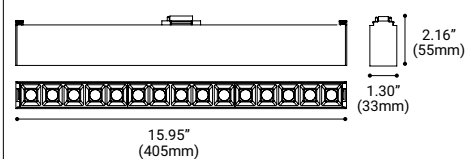

SPECIFICATION DRAWINGS

IP20

SHOWN: Multiple (35757) module in a Trimless Recessed Profile