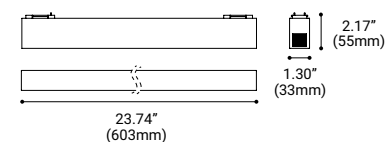

SPECIFICATION DRAWINGS