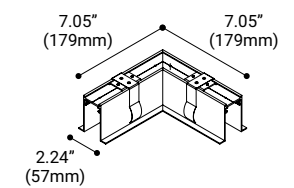

35781-01
Horizontal Corner L-Shaped Connector for Ceiling