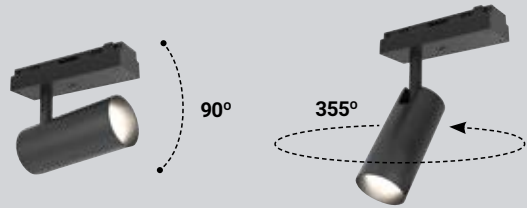

# SPOT

35763 / 35764

The spot module is the best choice for directional lighting to highlight specific pieces that deserve that extra attention. For hanging art, sculptures, and even a little reading nook, you can shape the perfect ambiance by adding supplementary layered lighting.