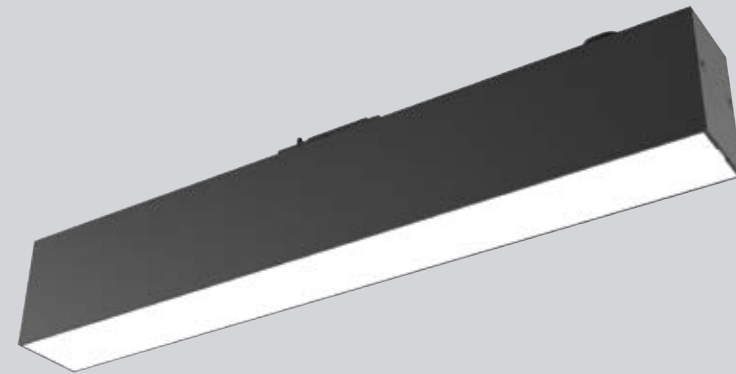

LENS

36372 / 36373 / 36374

The lens module is the perfect choice for consistent lighting that spans a large area. Available in three sizes, the lens offers high quality diffused lighting for various spaces.

Modules available in black or white

STANDARD SPECIFICATIONS

Integrated LED
Beam angle: 115°
Kelvin: 3000K
CRI: 90+

ELECTRICAL

Input voltage: 24V DC

PHOTOMETRICS

See pg 35 for complete photometrics

CUSTOMIZATION

For customization, please consult Eurofase

36374

LAMPING

LED Consumption: 27.5W
Delivered Lumen: 1610lm

DIMENSIONS

Module: 35.55"L x 1.30"W x 2.17"H

36373

LAMPING

LED Consumption: 19W
Delivered Lumen: 1110lm

DIMENSIONS

Module: 23.74"L x 1.30"W x 2.17"H

36372

LAMPING

LED Consumption: 10W
Delivered Lumen: 570lm

DIMENSIONS

Module: 11.90"L x 1.30"W x 2.17"H

SPECIFICATION DRAWINGS