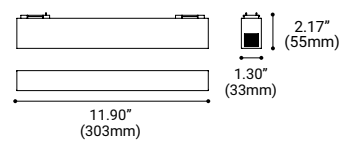

SPECIFICATION DRAWINGS