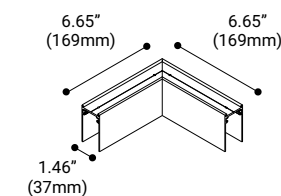

### AVAILABLE LENGTHS

35767*	3ft. (914mm)
35768*	6ft. (1828mm)
35769*	8ft. (2438mm)

### AVAILABLE LENGTHS

35771*	3ft. (914mm)
35772*	6ft. (1828mm)
35773*	8ft. (2438mm)

## DIMENSIONS

Module: 1.57"DIA x 3.94"W x 9.84"H  
Adjustable Wire Length: 60"