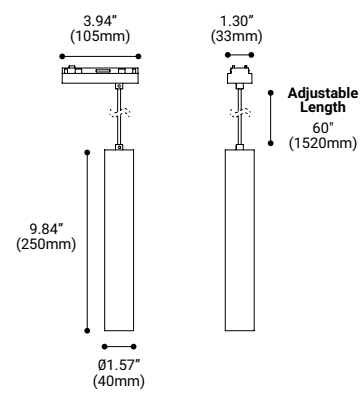

SPECIFICATION DRAWINGS