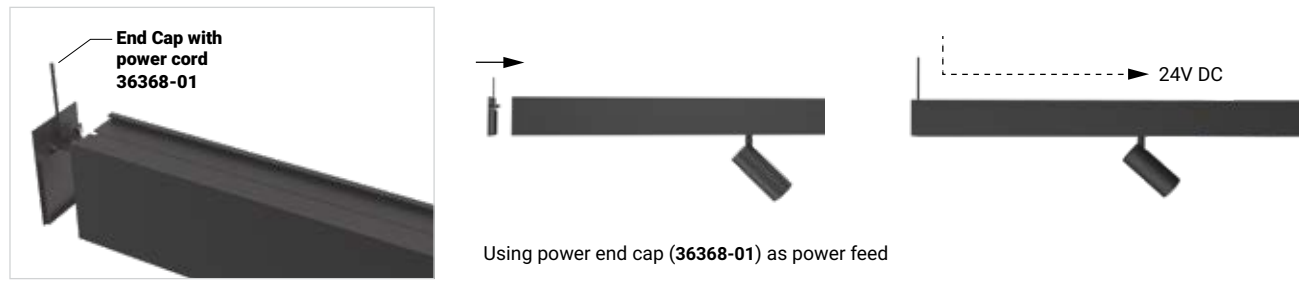

A Single Power on a Single Track