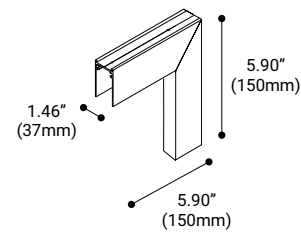

36702-01
Vertical Corner L-Shaped Connector for Surface-to-Wall

35814-01
Horizontal Corner L-Shaped Connector for Ceiling