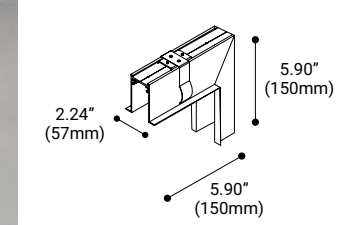

36734-01
Vertical Corner L-Shaped
Connector for Surface-to-Wall

35781-01
Horizontal Corner L-Shaped
Connector for Ceiling