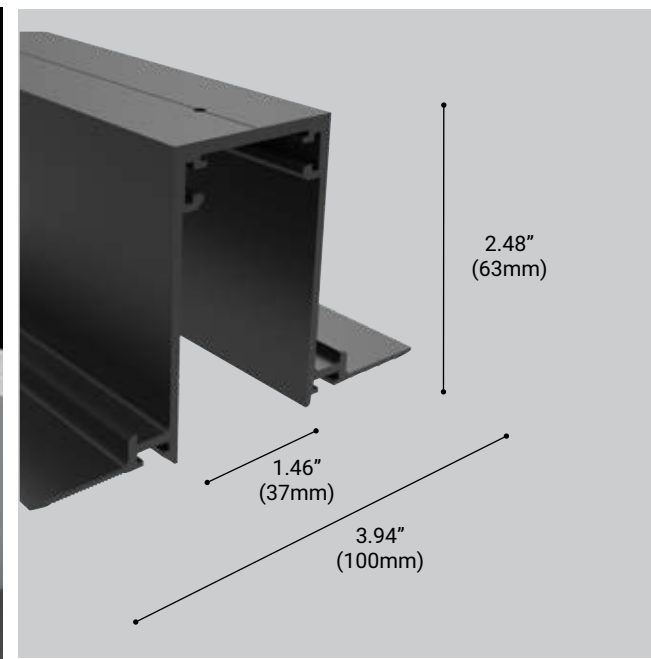

TRIMLESS RECESSED PROFILE