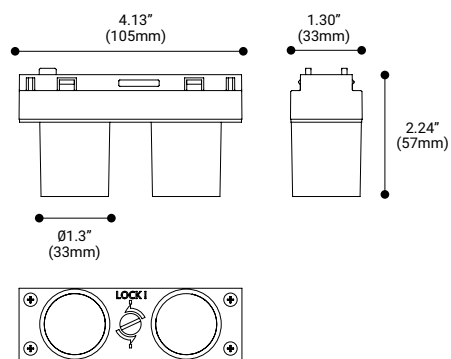

SPECIFICATION DRAWINGS

SHOWN: Dual Lens (35765) module in a Surface Mount Profile