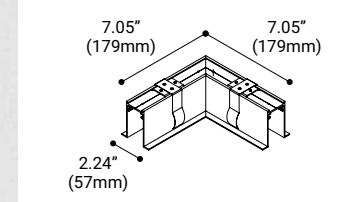

TRIMLESS RECESSED PROFILE

TRIM RECESSED PROFILE

AVAILABLE LENGTHS

35775-01*	3ft. (914mm)
35776-01*	6ft. (1828mm)
35777-01*	8ft. (2438mm)

COLORS

Finishes: Black or White

*Field Cuttable. Please consult factory.

CORNER PROFILE OPTIONS:

AVAILABLE LENGTHS

35771*	3ft. (914mm)
35772*	6ft. (1828mm)
35773*	8ft. (2438mm)

COLORS

Finishes: Black or White

*Field Cuttable. Please consult factory.

CORNER PROFILE OPTIONS: