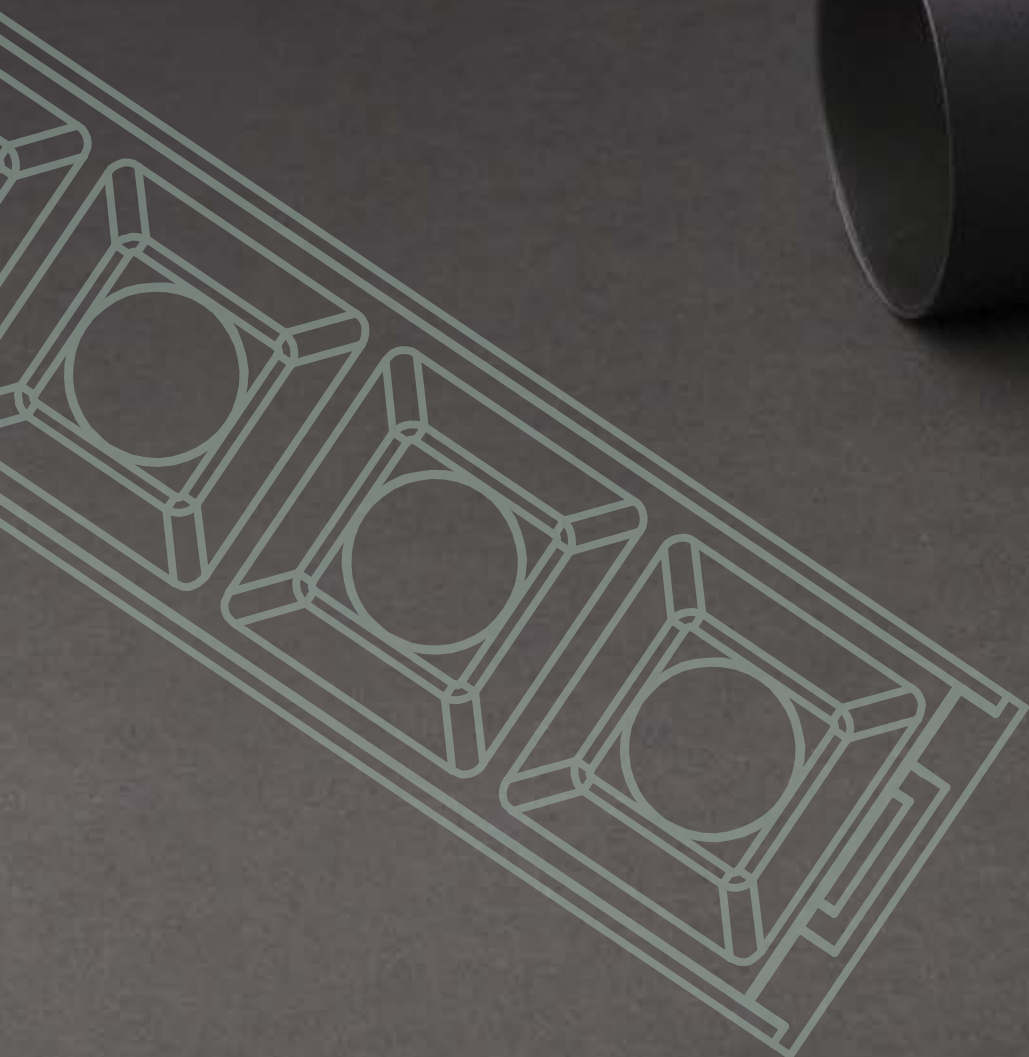

CONSTRUCT
MAST
MUCCI
ROUTE

The Construct System is UL Listed to ensure safe operation for many years to come. We want to ensure your success with every project you tackle. We're also offering a 5 year limited warranty.