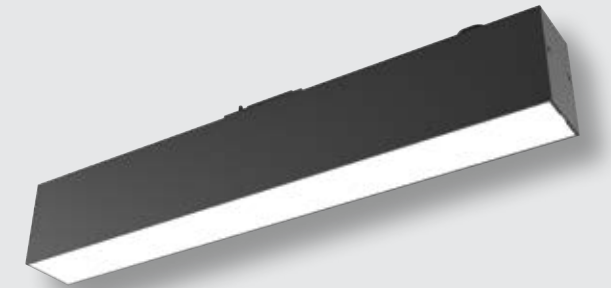

LIGHT CHOICE

Each Construct module sports an aluminum body with powder coated finish and aluminum die cast trim that makes this versatile collection extremely durable. Its housing design with proprietary hidden heat sink mechanism protects LED life for longevity as it increases the heat flow away by absorbing thermal energy and then dispersing it into the surrounding ambient air.

SUSPENDED

MULTIPLE

LENS

DUAL LENS

WALL WASH

MULTIPLE SPOT

SPOT