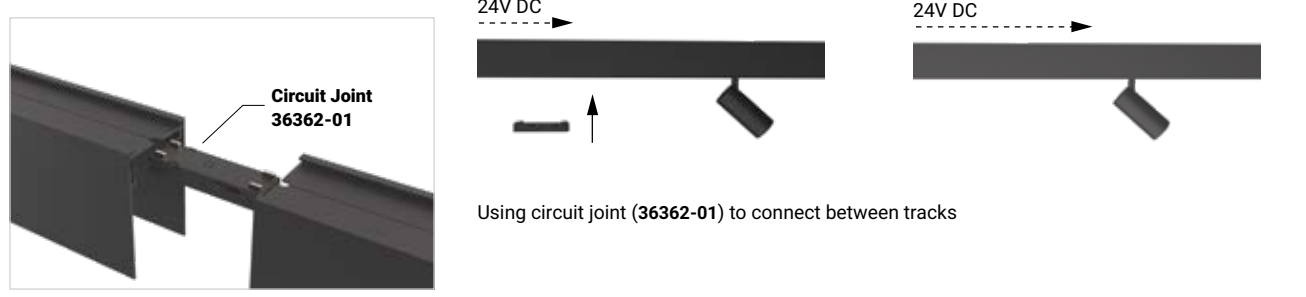

B Single Power on Multiple Tracks