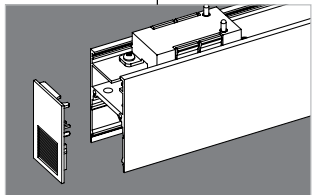

Remove the end cap from CONSTRUCT - Lens module, the modules can be installed next to each other, then use longer PC cover to make seamless appearance.