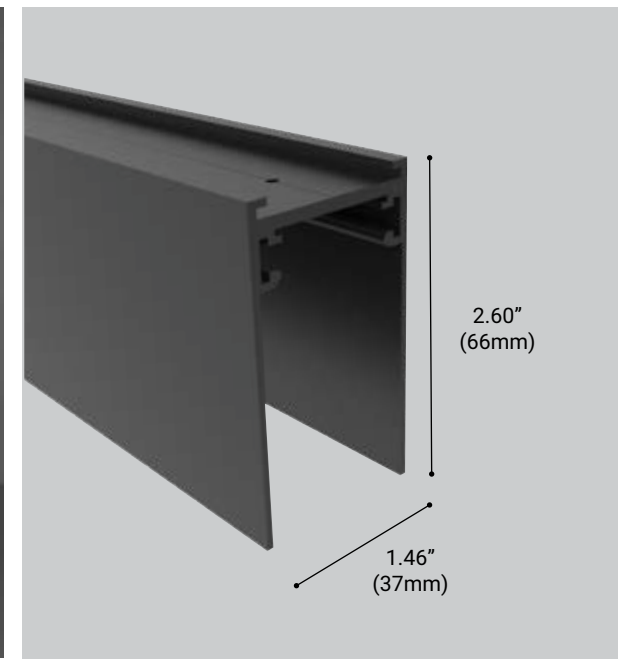

PENDANT PROFILE

AVAILABLE LENGTHS

35767*	3ft. (914mm)
35768*	6ft. (1828mm)
35769*	8ft. (2438mm)

COLORS

Finishes: Black or White

*Field Cuttable. Please consult factory.