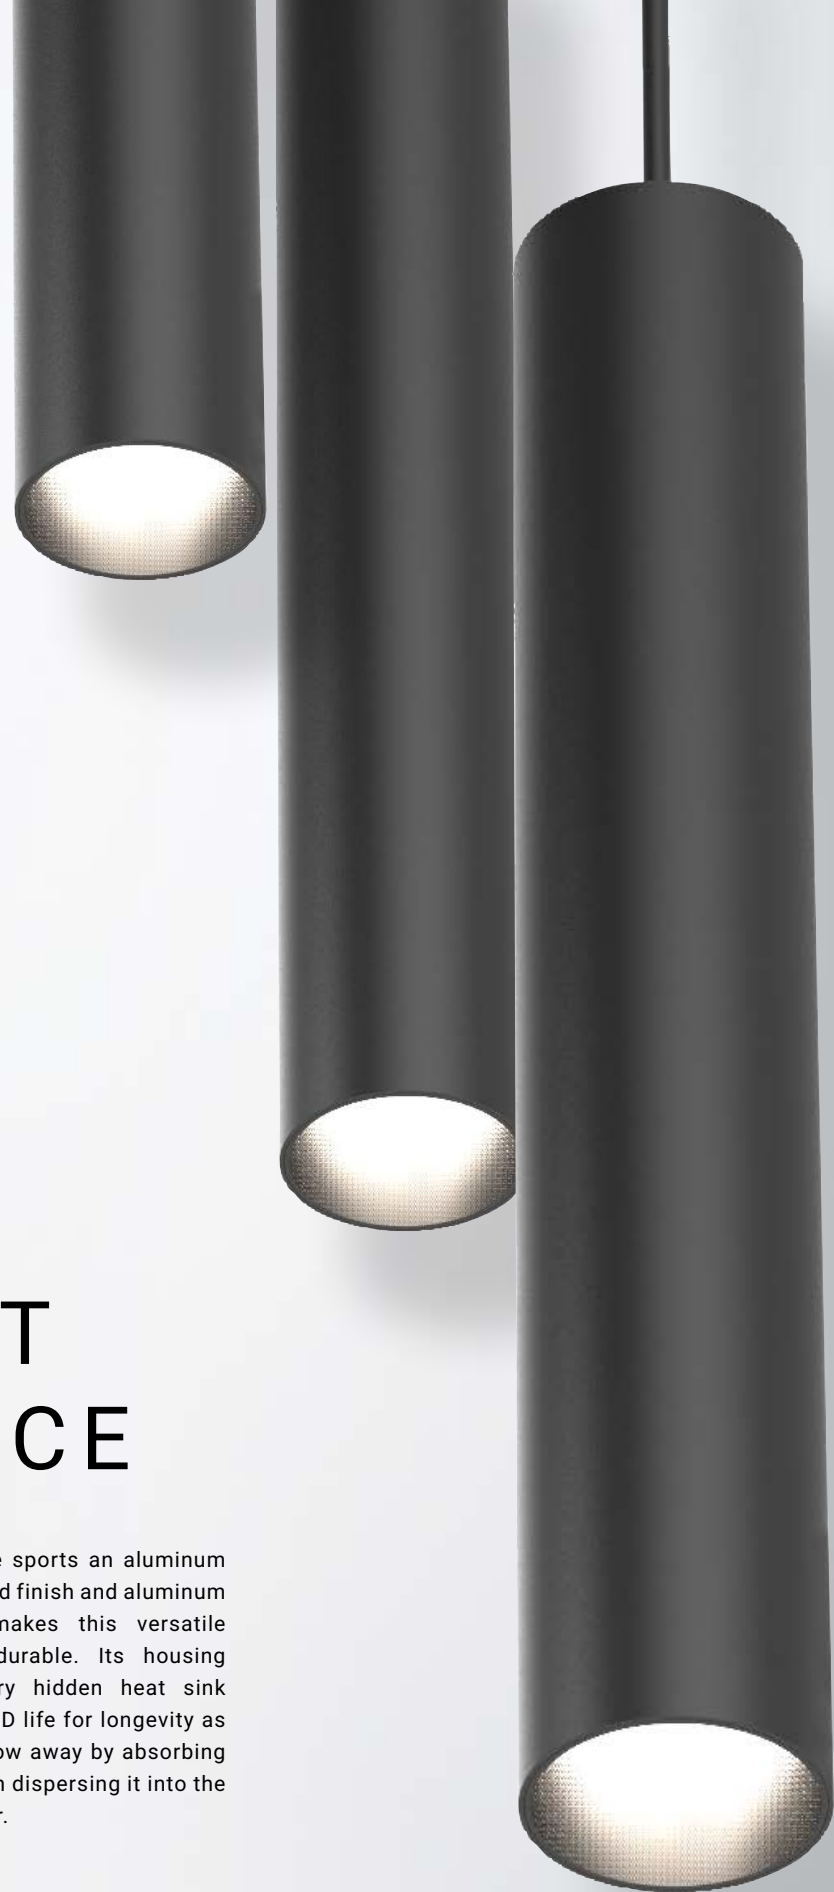

## CORNER PROFILE OPTIONS:

36734-01  
Vertical Corner L-Shaped  
Connector for Surface-to-Wall

35781-01  
Horizontal Corner L-Shaped  
Connector for Ceiling