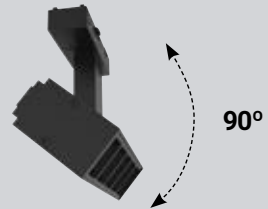

# MULTIPLE SPOT

36379

This module offers full control for multiple spot light applications. With an adjustable 90° tilt capability, you can direct attention towards specific areas and objects.

Adjustable Tilt