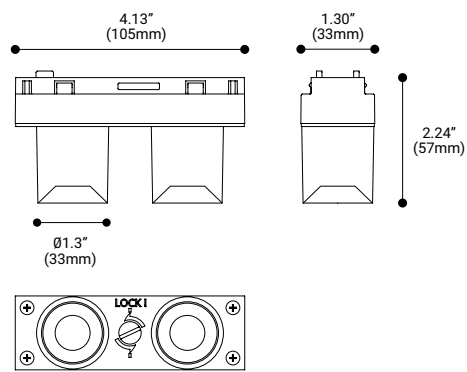

SPECIFICATION DRAWINGS