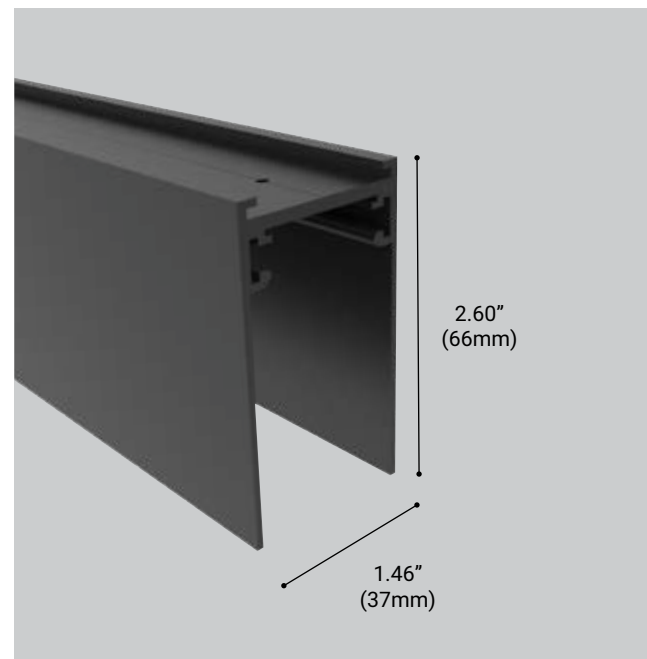

MOUNTING OPTIONS

SURFACE MOUNT PROFILE