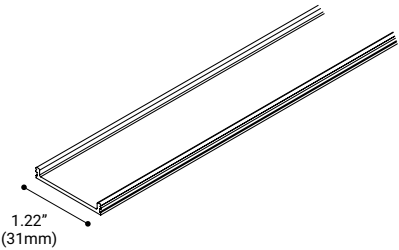

# INSTALLATION

Connecting Lens  
for a seamless  
appearance

PC cover can be cut into required length

Remove the end cap from CONSTRUCT - Lens module, the modules can be installed next to each other, then use longer PC cover to make seamless appearance.